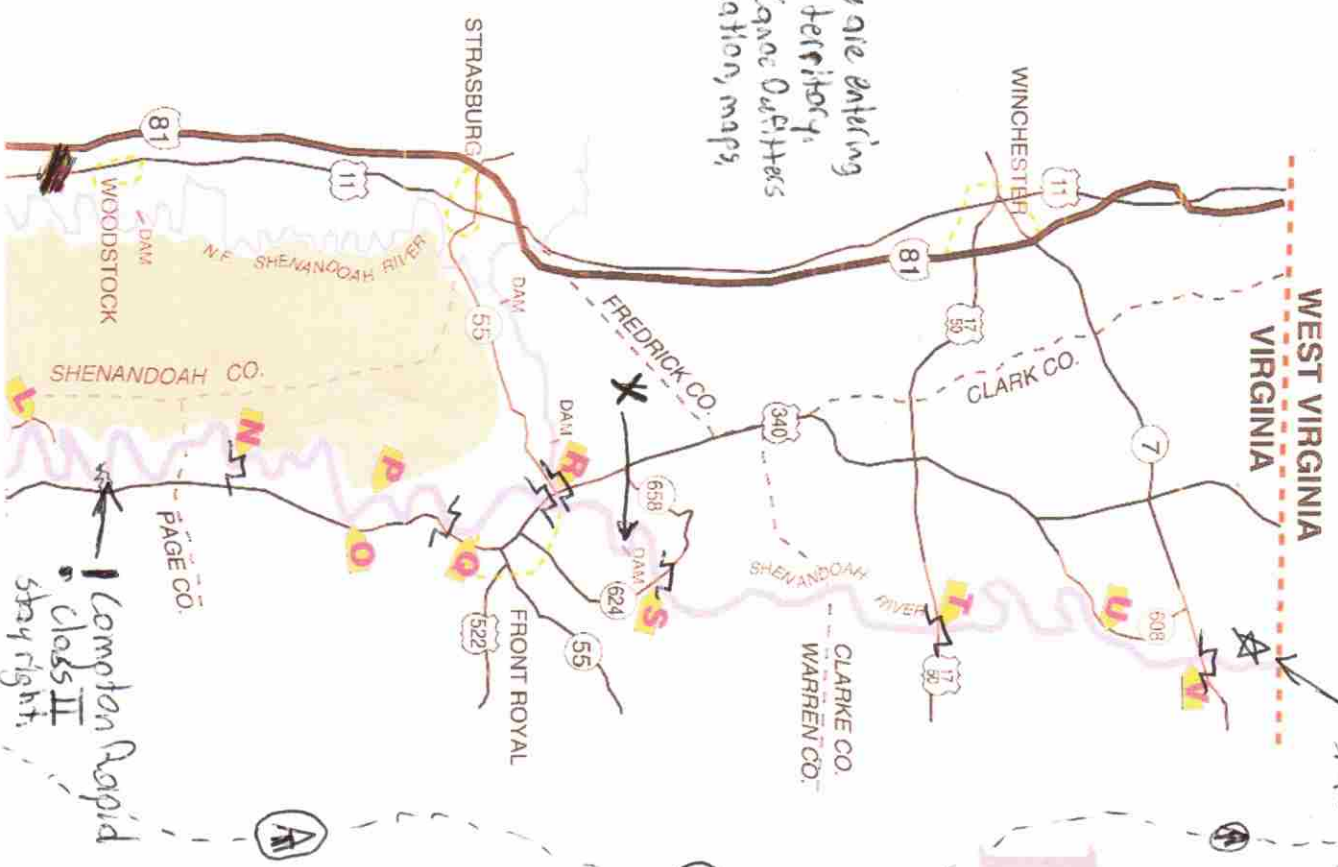

Final Destination  
 Park beyond  
 Von left.

Water Melon  
 Apples  
 Approx 5

# Shenandoah River Boat Landings

1 - Beyond 'K' you are entering more un-chartered territory. Stop in at other Game Outfitters and request information, maps, camping, etc.

Compton Rapid  
 Class II  
 stay right.

**A** Port Republic

**G** Alma

**B** Island Ford

**H** White House